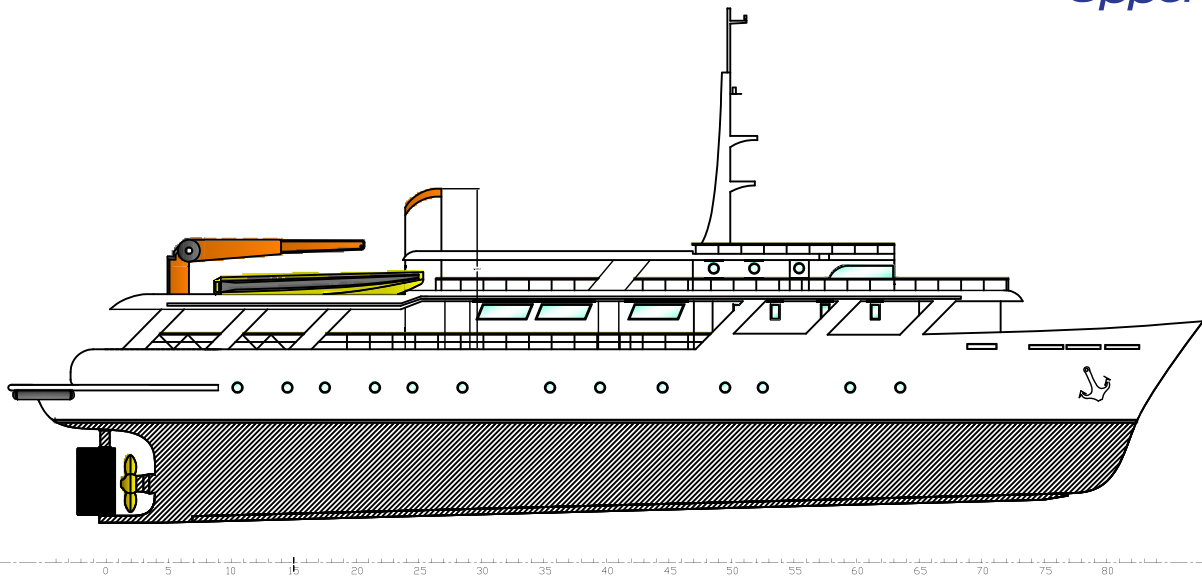

Sun Deck

Upper Deck

www.solitude-liveboards.com

Profile

State Room: A1 • Deluxe (Twin Sharing): A2

Main Deck

State Room: B6 • Deluxe (Double Sharing): B1; B2 • Deluxe (Twin or Double Sharing): B3, B5, B7
Standard Twin: B4 (Bunk Beds) & Standard Quad: B8 (Bunk Beds + 2 Single Beds)

Lower Deck