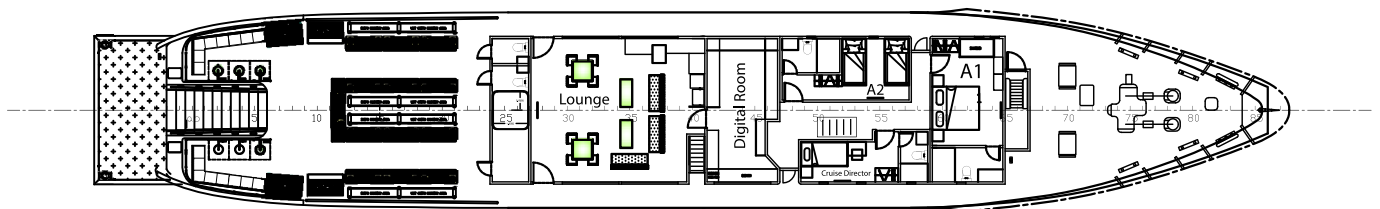

Sun Deck

Upper Deck

www.solitude-liveboards.com

Profile

State Room: A1 • Deluxe (Twin Sharing): A2

Main Deck

State Room: B6 • Deluxe (Double Sharing): B1; B2 • Deluxe (Twin or Double Sharing): B3, B5, B7
Standard Twin: B4 (Bunk Beds) & Standard Quad: B8 (Bunk Beds + 2 Single Beds)

Lower Deck