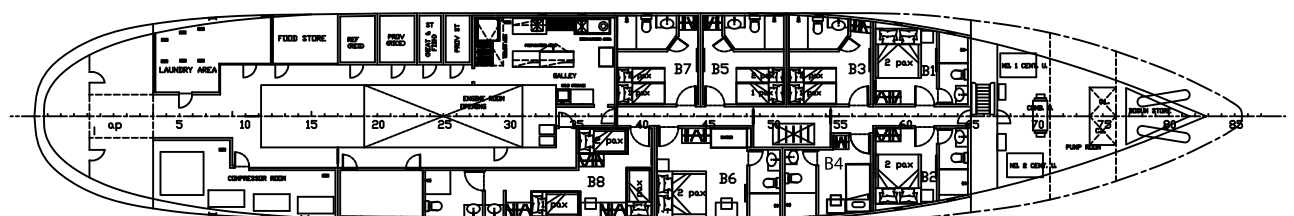

Sun Deck

Upper Deck

www.solitude-liveboards.com

Profile

State Room: A1 • Deluxe (Twin Sharing): A2

Main Deck

State Room: B6 • Deluxe (Double Sharing): B1; B2 • Deluxe (Twin or Double Sharing): B3, B5, B7
Standard Twin: B4 (Bunk Beds) & Standard Quad: B8 (Bunk Beds + 2 Single Beds)

Lower Deck